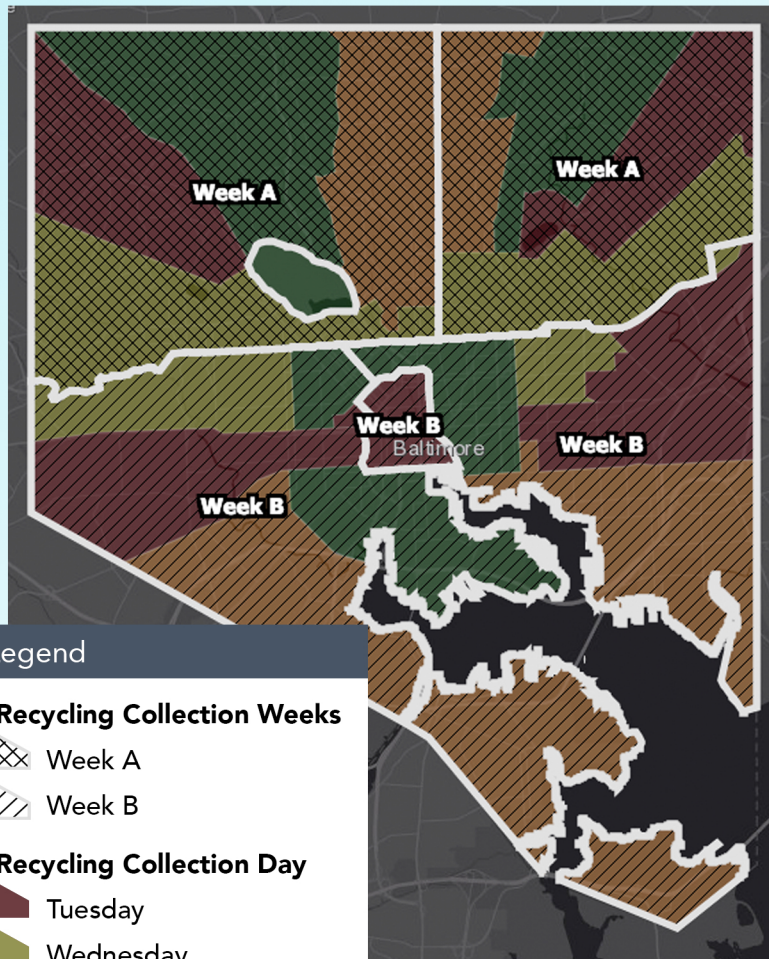

BALTIMORE CITY DEPARTMENT OF PUBLIC WORKS

Modified Recycling Collection

Due to increased staffing shortages and spike in COVID-19 cases, DPW Recycling is switching to every other week, based on property location, to sustain recycling operations and provide consistent and reliable service.

EFFECTIVE

18 JAN 2022

NEW Bi-weekly Schedule

NE and NW

(North of North Avenue)

Week A January 18-21
Alternating Schedule

SE and SW

(South of North Avenue)

Week B January 25-28
Alternating Schedule

Please click the following link for your recycling pick up day and week

bit.ly/modifiedrecycling

Thank you for your support in helping DPW continue to service residents during these challenging times.